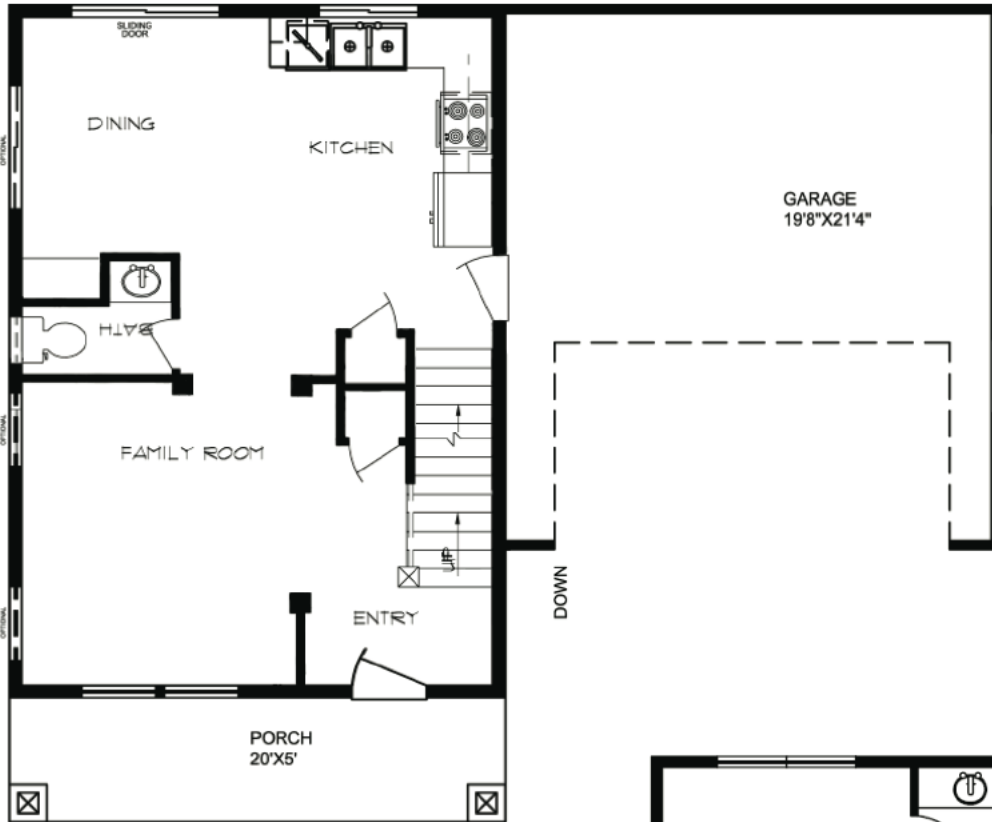

*Now You're Home!*

1953 Total SQ.ft  
 560 Unfinished basement  
 Beds: 3  
 Baths: 2.5  
 Two Story  
 Two Car Garage  
 Optional Bonus Room  
 Bill Pay Office  
 Recommended Finish:  
 Deluxe Package