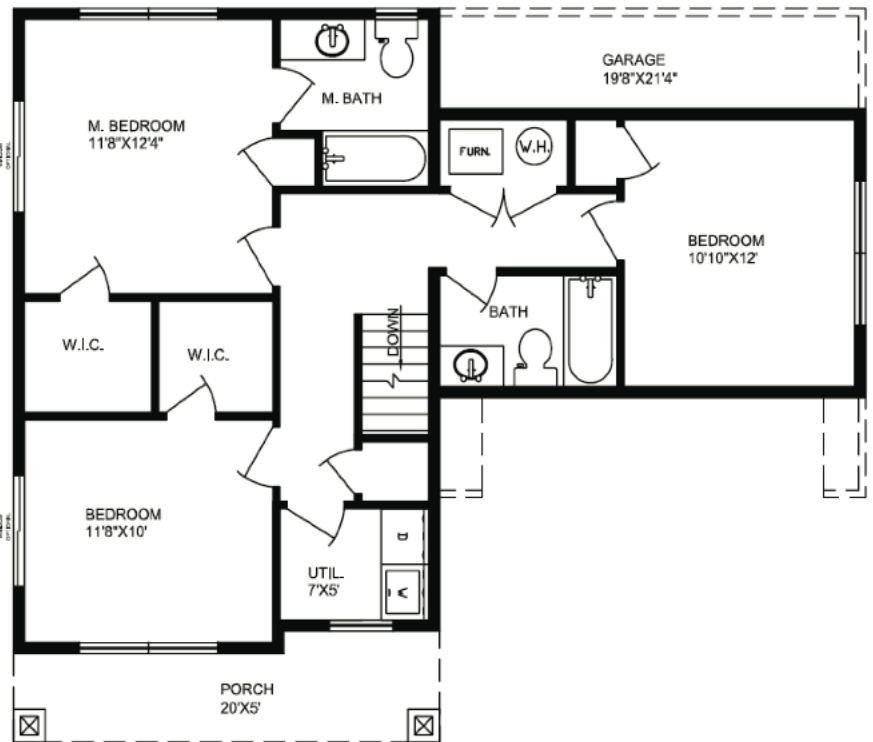

THE ATWORTH

For more information call 435 787 8700 or email info@buildimmaculate.com
www.buildimmaculate.com