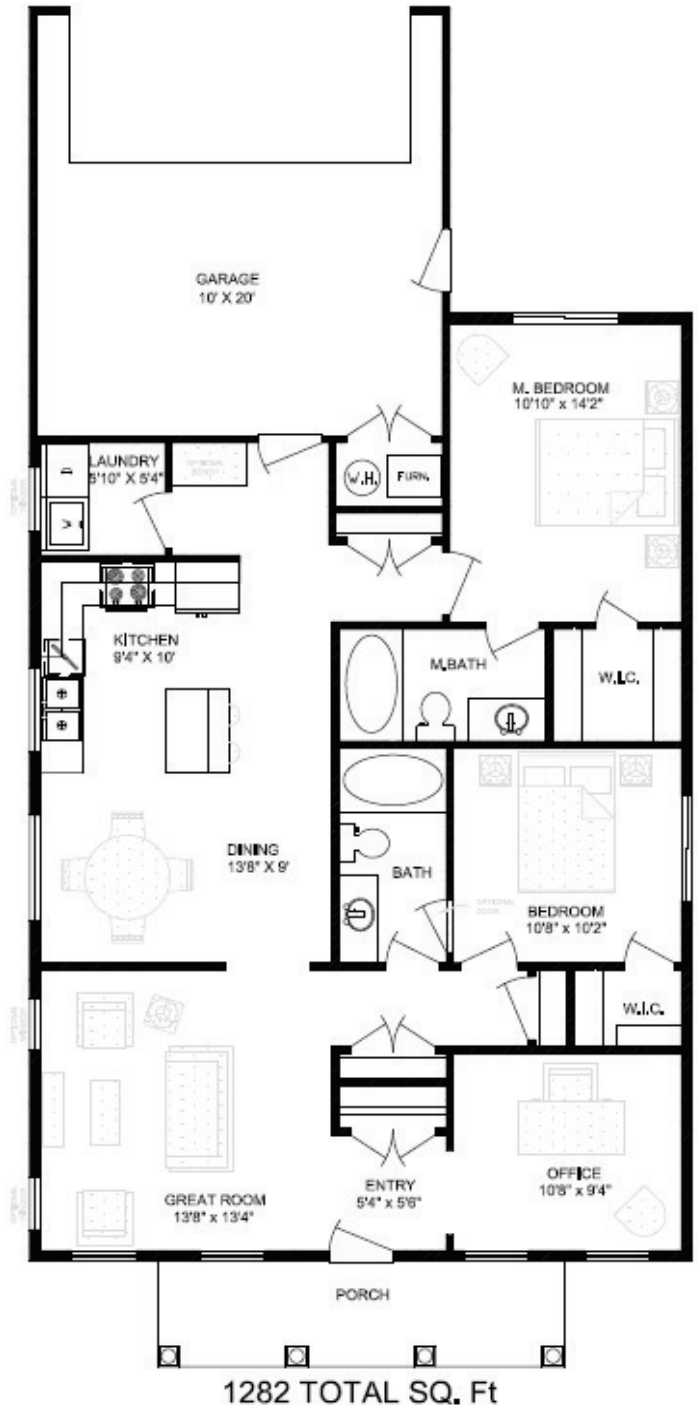

THE BRISTOL

1282 Total SQ.ft

Beds: 2

Baths: 2

Flex Room

Two Car Garage

Dining Room

Custom Built Cabinets

Large Picture-Framed Windows

Plans and drawings are preliminary and are subject to change without notice. Artist rendering is for conceptual purposes only and may not be relied upon