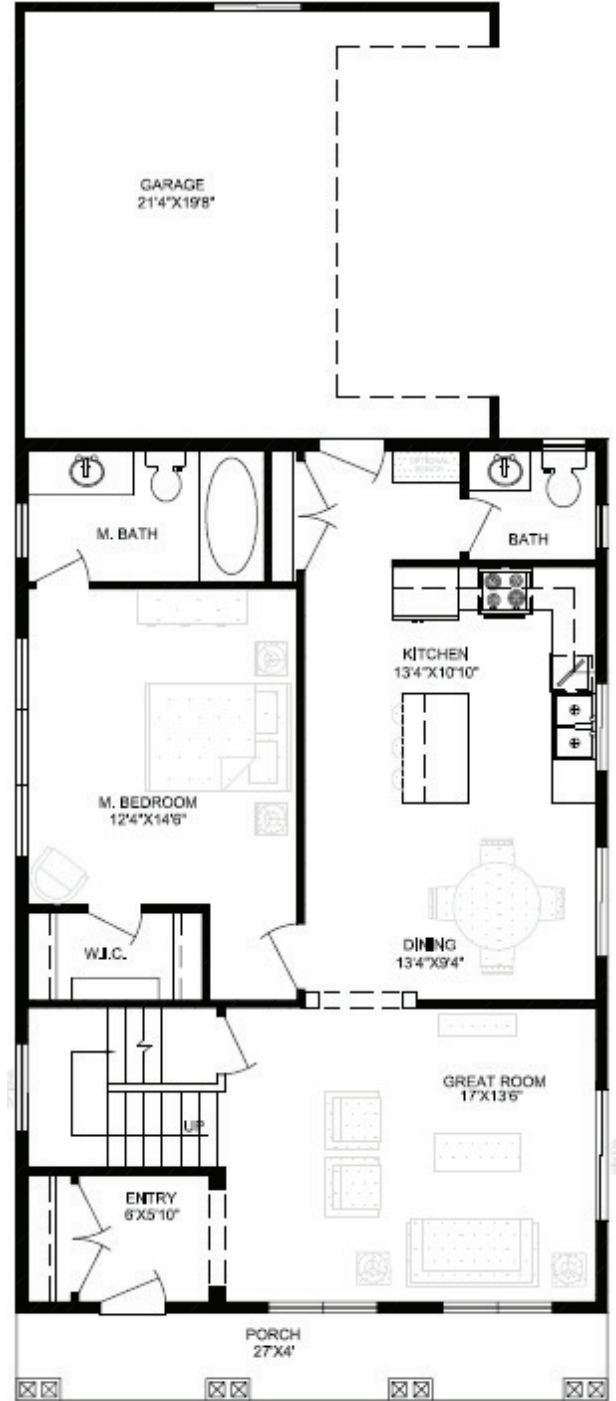

Spring Creek

—VILLAGE—

Now You're Home!

THE STOCKTON

1600 Total SQ.ft

Beds: 3

Baths: 2 1/2

Two Car Garage

Dining Room

Plans and drawings are preliminary and are subject to change without notice. Artist rendering is for conceptual purposes only and may not be relied upon.

1600 TOTAL SQ. Ft

For more information call 435-787-8700 or email info@buildimmaculate.com www.buildimmaculate.com