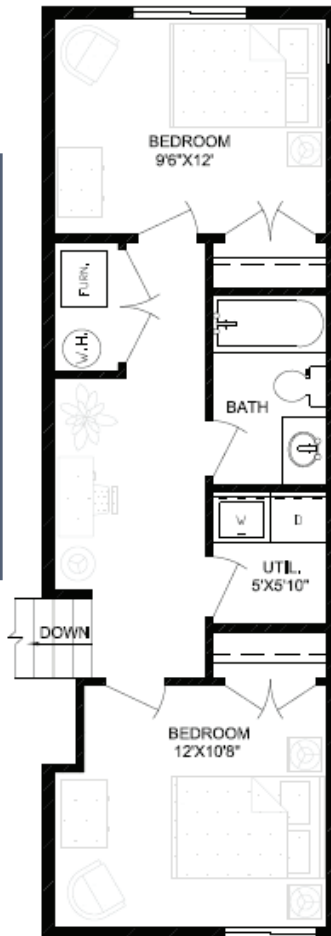

Spring Creek

—VILLAGE—

Now You're Home!

THE STOCKTON

1600 Total SQ.ft

Beds: 3

Baths: 2 1/2

Two Car Garage

Dining Room

Plans and drawings are preliminary and are subject to change without notice. Artist rendering is for conceptual purposes only and may not be relied upon.

1600 TOTAL SQ. Ft

For more information call 435-787-8700 or email info@buildimmaculate.com www.buildimmaculate.com