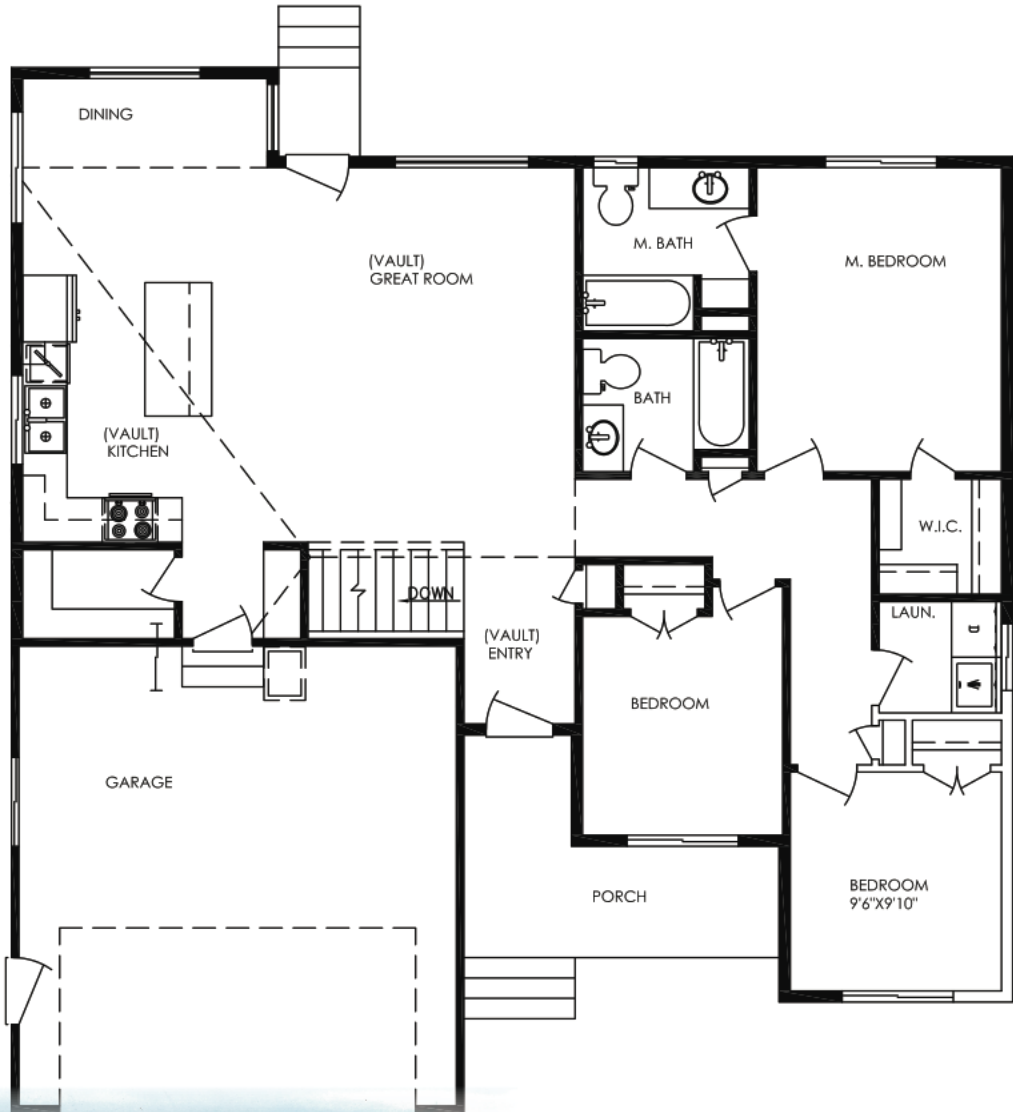

2622 Total SQ.ft
 1311 Sq. Ft
 Unfinished Basement
 Beds: 3
 Baths: 2
 Two Car Garage
 Three Car Garage Optional
 Dining Room
 Great Room
 Recommended Finish:
 Classic Package

THE
 TERRACE

Plans and drawings are preliminary and are subject to change without notice.
 Artist rendering is for conceptual purposes only and may not be relied upon