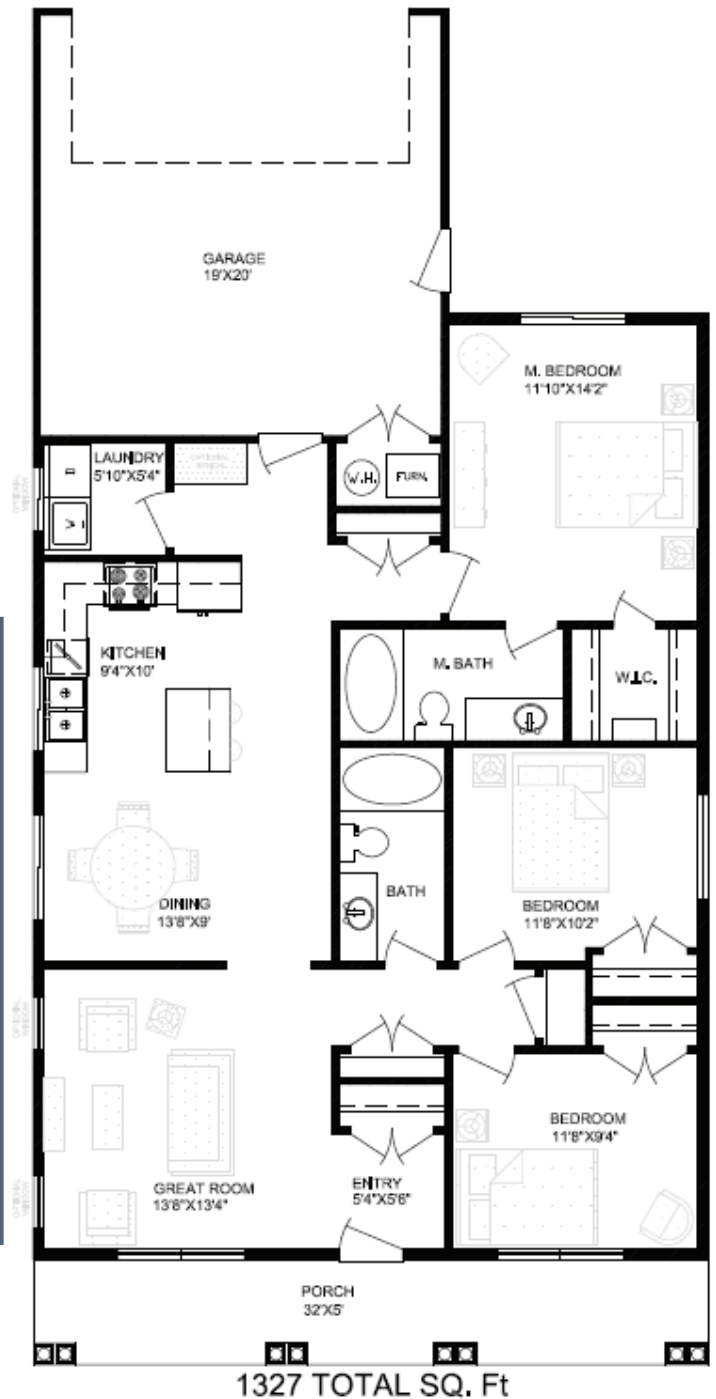

## THE TRENTON

1327 Total SQ.ft

Beds: 3  
Baths: 2  
Two Car Garage  
Dining Room

Plans and drawings are preliminary and are subject to change without notice.  
Artist rendering is for conceptual purposes only and may not be relied upon